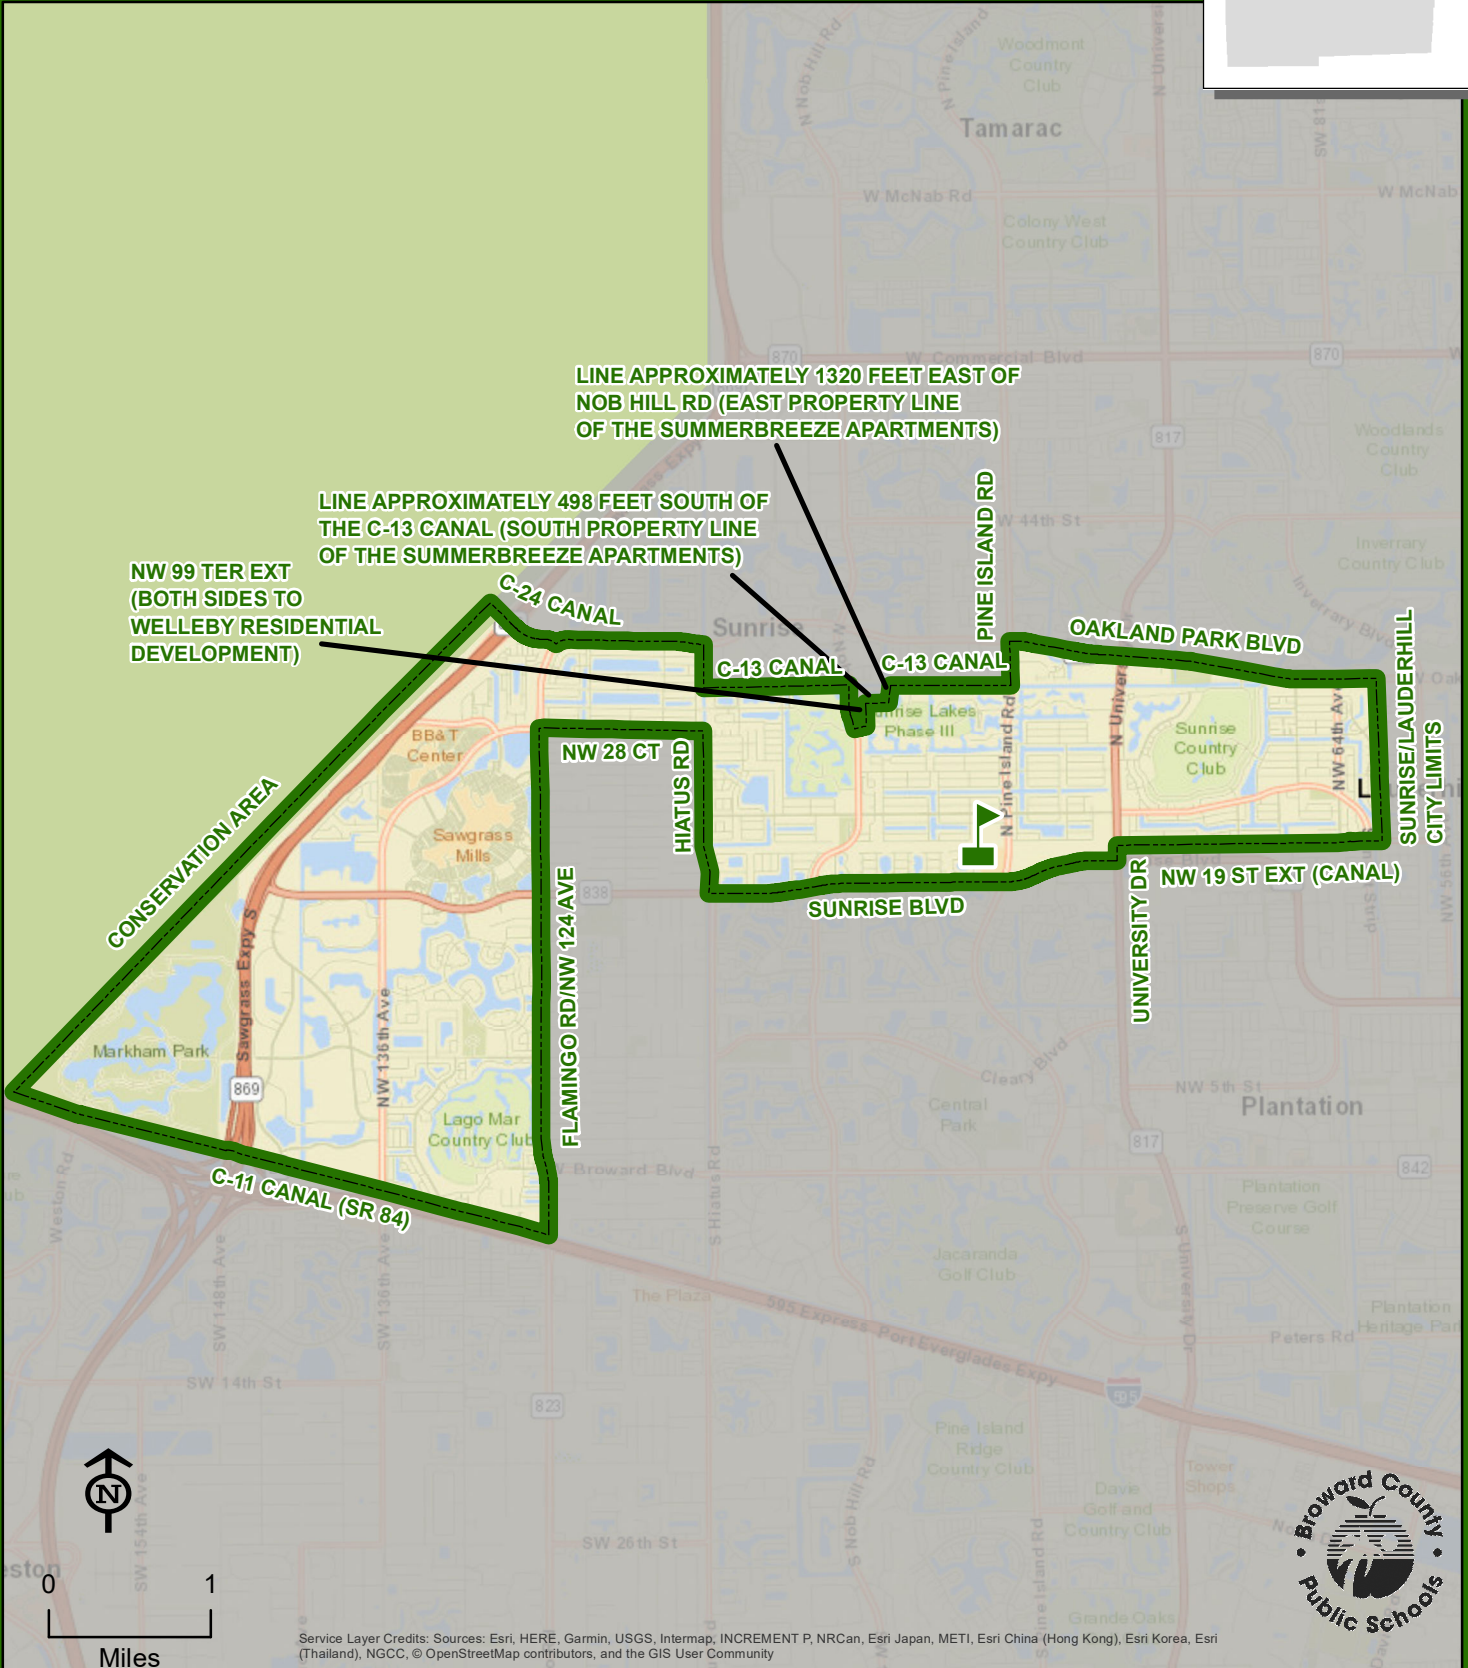

# BAIR MIDDLE SCHOOL

9100 NW 21 MANOR  
SUNRISE, FLORIDA 33322  
754-322-2900

Magnet School

Service Layer Credits: Sources: Esri, HERE, Garmin, USGS, Intermap, INCREMENT P, NRCan, Esri Japan, METI, Esri China (Hong Kong), Esri Korea, Esri (Thailand), NGCC, © OpenStreetMap contributors, and the GIS User Community

THIS MAP IS FOR CONCEPTUAL PURPOSES ONLY AND SHOULD NOT BE USED FOR LEGAL BOUNDARY DETERMINATIONS

BAIR